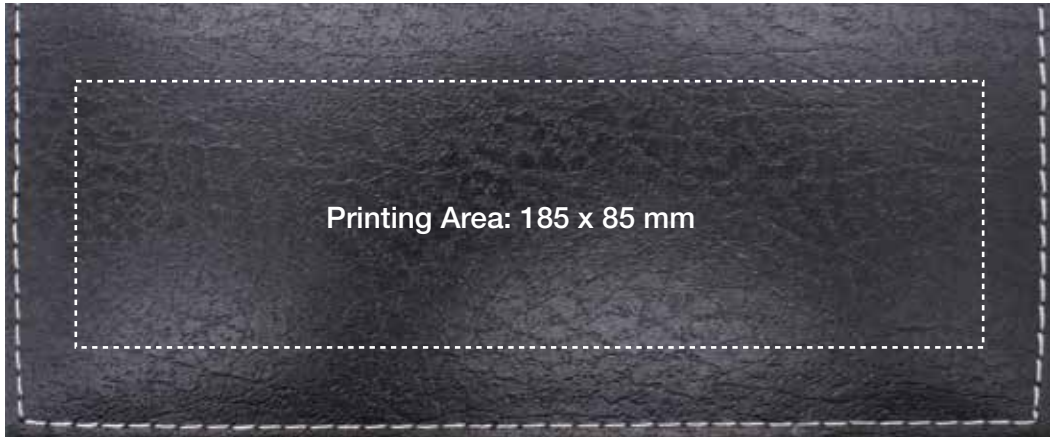

LPB-02  
Dimensions

198 mm

95 mm

Printing Position

Silk Screen

Printing Area: 185 x 85 mm